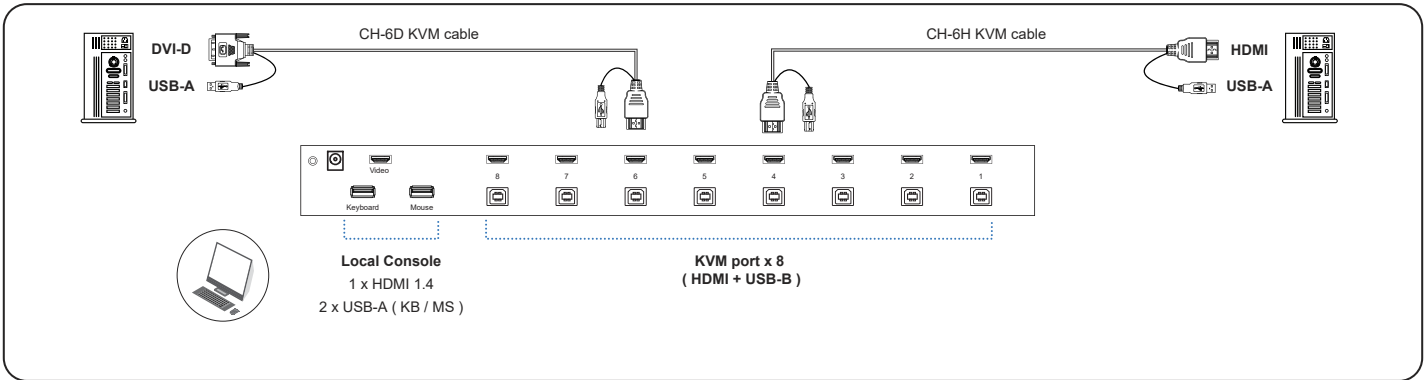

2K KVM

Model : CV-801D

FC CE UK CA RoHS REACH

Benefits

- 2K KVM with 8 HDMI USB ports in 1U
- 2K KVM cables support DVI-D & HDMI video input
- Local console & KVM ports support resolution 2K and 1080p.
- Multi-platform for PC, server, blade server & SUN / MAC
- Port switching via front button & keyboard hotkeys
- Hot pluggable, no software or drivers required

Options

- DC power options : 12V / 24V / 48V / 125V

CH-6D
DVI-D KVM cable, 6 ft
2K 60Hz

CH-6H
HDMI KVM cable, 6 ft
2K 60Hz

KVM Port

Port # :	8
Connector :	HDMI 1.4 + USB-B (Video + KB / MS)
Resolution :	16 : 9 - max. 2560 x 1440@60Hz 16 : 10 - max. 1920 x 1200@60Hz 4 : 3 - max. 1600 x 1200@60Hz

Local Console

Keyboard / Mouse :	2 x USB-A
Video :	1 x HDMI 1.4
Resolution :	16 : 9 - max. 2560 x 1440@60Hz 16 : 10 - max. 1920 x 1200@60Hz 4 : 3 - max. 1600 x 1200@60Hz

Local console & KVM port connection

Power

Input	Auto-sensing 100 to 240VAC, 50 / 60Hz
Consumption	Max. 10W

Compliance

EMC	FCC & CE
Safety	CE / LVD & UKCA
Environment	RoHS3 & REACH

Physical

Product (W x D x H)		443 x 171 x 44 mm
		17.4 x 6.7 x 1.73 inch
Packing (W x D x H)		400 x 500 x 140 mm
		15.8 x 19.7 x 5.5 inch
Weight	Net	2.5 kg / 5.5 lb
	Gross	5.4 kg / 11.9 lb
Chassis color		Dark
Chassis materials		Steel