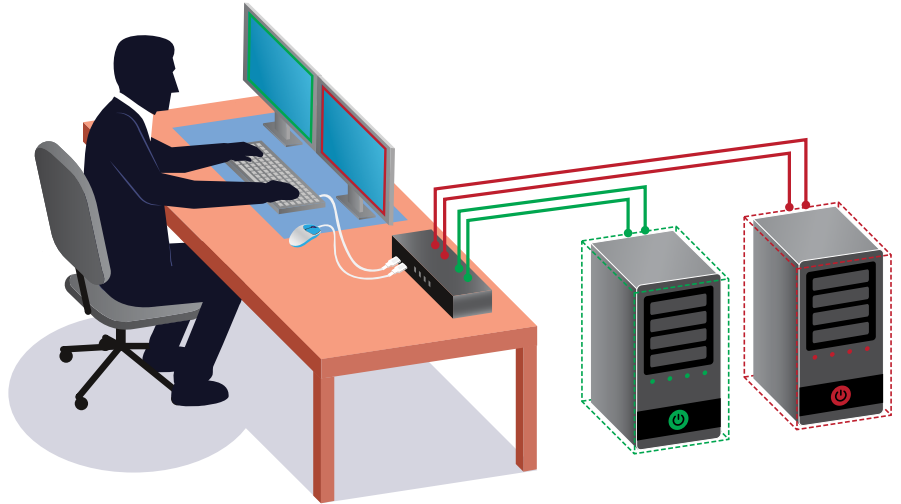

KVM SWITCH WITH DUAL DISPLAY TO ACCESS AND CONTROL MULTIPLE DUAL-HEAD SERVERS

Raritan's MasterConsole® Digital Dual KVM switches (MCD-DUAL) enable a single user to manage and control multiple dual-head servers with borderless mouse switching. MCD-DUAL switches can be cascaded to manage up to 64 servers at distances up to 150 feet (45 meters). Standard Category 5/6/6e unshielded twisted-pair (UTP) cables are used to connect computers. Ports can also be switched via mouse movement, hotkeys, or OSD.

FEATURES

- Manage Multiple Dual-Head Servers with Dual Display
- Support Port Switching by Mouse
- Connect to Servers with VGA, DVI, HDMI, and DisplayPort Video
- Space-Saving Design
- HD Video Resolutions
- MasterConsole Digital Computer Interface Module (MDCIM) Technology
- Simple Installation
- AutoScan and AutoSkip
- New User Privilege Level

MANAGE MULTIPLE DUAL-HEAD SERVERS

Connect to servers up to 100 feet away via DVI/HDMI/DP CIMs or UTP VGA combo cables.

SUPPORT PORT SWITCHING BY MOUSE

Save time and increase productivity by quickly switching channels with the mouse.

KVM ACCESS WITH DUAL-DISPLAY AND BORDERLESS MOUSE SWITCHING

DUAL DISPLAY KVM ACCESS AND CONTROL OF MULTIPLE SERVERS

The new MasterConsole Digital Dual-Display (MCD-DUAL) SMB KVM switches support dual-display output, digital video interfaces and audio with borderless mouse port switching.