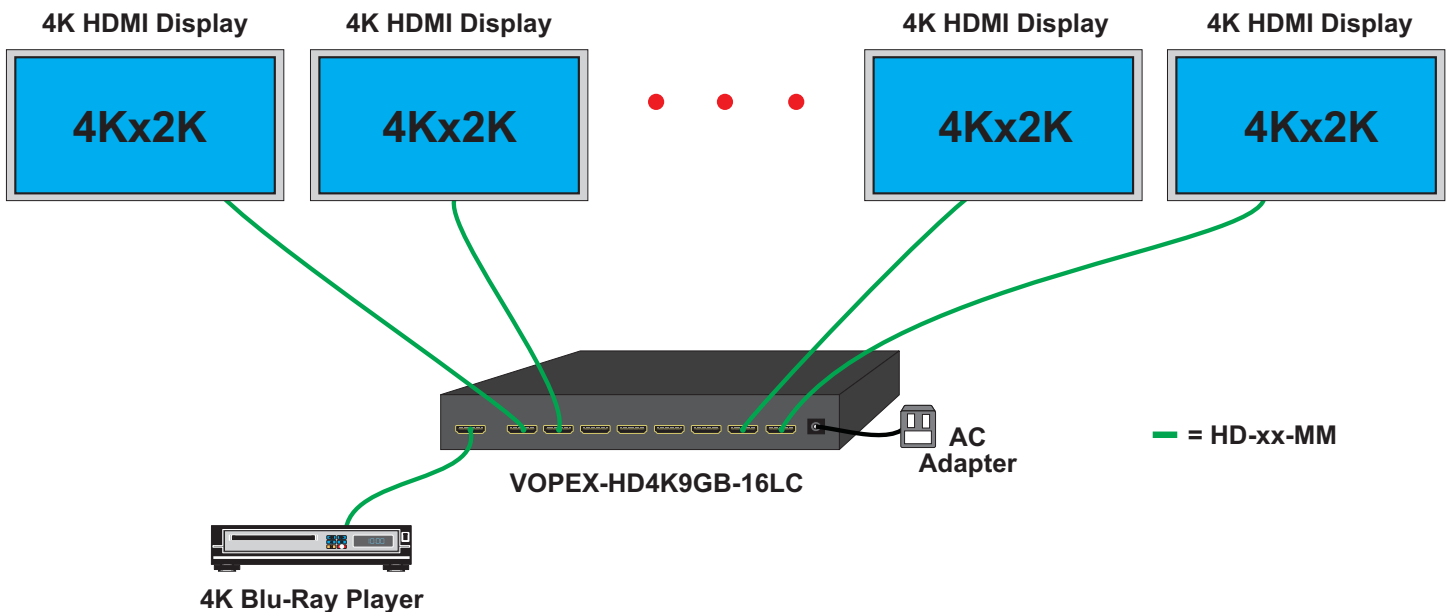

Low-Cost 4K 9Gbps HDMI Video Splitter: 16-Port

VOPEX®

Simultaneously display the same Ultra-HD 4Kx2K 30Hz image from one 9Gbps HDMI video source to 16 displays

- Supports Ultra-HD 4Kx2K resolutions (3840x2160 @30Hz) and HDTV resolutions to 1080p.
- HDMI features supported:
 - HDMI 1.4
 - Dolby TrueHD, LPCM 7.1, DTS-HD Master Audio, and Dolby Digital+
 - 36-bit Deep Color
 - Bandwidth up to 9 Gbps
 - 3D
- HDCP compliant.
- Plug and play functionality – no new software or drivers required.
- Ideal for digital signage, tradeshows, or classrooms where high quality video on multiple displays is needed.

VOPEX-HD4K9GB-16LC (Front & Back)

- **Resolutions to Ultra-HD 4Kx2K 30Hz**
- **9Gbps bandwidth**
- **HDMI 1.4**

The VOPEX® 4K 9Gbps HDMI Splitter simultaneously displays the same Ultra-HD 4Kx2K 30Hz image from one 9Gbps HDMI video source to 16 displays.

Configuration and Cable Illustration

Low-Cost 4K 9Gbps HDMI Video Splitter: 16-Port

VOPEX®

Simultaneously display the same Ultra-HD 4Kx2K 30Hz image from one 9Gbps HDMI video source to 16 displays

Specifications

Video Input

- One female HDMI Type A connector.
- HDCP compatible.

Video Output

- 16 female HDMI Type A connectors.
- Supports Ultra-HD 4Kx2K resolutions (3840x2160 @30Hz) and HDTV resolutions to 1080p.
- HDCP compatible.
- Max data rate: 9 Gbps