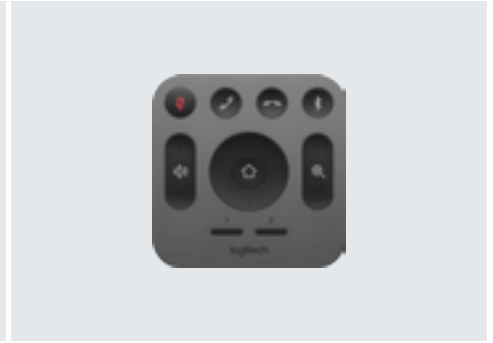

Logitech MeetUp

FEATURES & BENEFITS

Super-wide 120° field of view

Widest field of view of any Logitech video conferencing solution allows everyone in the room to be seen, even those close to the camera or seated at the edges of the room.

Ultra HD 4K image sensor

Supports multiple resolutions, including 4K (Ultra HD)¹ 1080p (Full HD) and 720p (HD) to best support the quality offered by your application and monitor.

3-microphones and custom-tuned speaker

Three broadside beamforming, omni-directional microphones with noise and echo cancellation—plus a custom-tuned speaker—are specifically optimized for small conference rooms. Mics are Microsoft® Cortana® certified for precision with voice commands with any Windows® 10 system.

Razor-sharp optics

Enhance face-to-face collaboration to the next best thing to physically being there. Advanced Logitech lens technology delivers remarkable video quality with superb resolution, speed, fluidity, color balance, and detail.

5x HD zoom

Zero in on close-ups of objects and whiteboard content with outstanding detail and clarity.

Motorized pan/tilt

Expand your field of view even further—up to 170°—to pan to the white board or view other areas of interest.

3 camera presets

Select up to three preset locations for the camera view and return to any of them with the push of a button on the remote control.

Bluetooth® wireless technology

Connect to a Bluetooth device for great-sounding audio calls.

Expansion microphone-ready

Optional expansion microphone increases conversational radius in larger huddle rooms.

All-in-one design

Compact all-in-one form factor takes up less space and minimizes cable clutter.

RF remote control

Easily operate camera pan/tilt/zoom functions during meetings.

Certified for Business

Business-grade certifications² mean you can launch your next presentation or video meeting with complete confidence.

Plug-and-play USB connectivity

Easily connects to PC, Mac® and Chrome™ devices with no additional software required.

Works with most video conferencing applications

Compatible with virtually any video conferencing software app, including the ones you already use.

Multiple mounting options

Freedom to mount MeetUp wherever it works best—tabletop, wall, or monitor—for the best possible huddle room experience.

Kensington® security slot

MeetUp is provisioned with a Kensington security slot to help secure the equipment with an anti-theft lock.

CERTIFICATIONS

Certified for Skype® for Business, Cisco Jabber™ compatible³, Windows, Mac, Microsoft Cortana certified

PRODUCT SPECIFICATIONS

MeetUp

Part #: 960-001101
Price: $899
UPC: 09785130037

MeetUp + Expansion Mic

Part#: 960-001201
Price: $1,079
UPC: 09785133267

Optional Expansion Mic

Part#: 989-000405
Price: $219
UPC: 09785131171

Optional TV Mount

Part#: 939-001498
Price: $79
UPC: 09785133250

PRODUCT DIMENSIONS + WEIGHT

Camera

400 x 104 x 85 mm
15.75 x 4.1 x 3.35"
1.04 kg/2.3 lbs

Remote