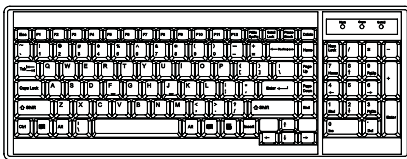

RKP7 / RKP9 models w/ KVM

X stands for 17" or 19" LCD size.

Matrix Cat6 KVM	IP	Remote	8-port	16-port	32-port
	1	1	-	RKPX - MUIP1613	RKPX - MUIP3213
2	1	-	RKPX - MUIP1624	RKPX - MUIP3224	
0	1	-	RKPX - MU1602	RKPX - MU3202	
0	2	-	RKPX - MU1603	RKPX - MU3203	
0	3	-	RKPX - MU1604	RKPX - MU3204	

Cat6 KVM	IP	Remote	8-port	16-port	32-port
	1	0	RKPX - UIP802	RKPX - UIP1602	RKPX - UIP3202
0	1	RKPX - U802	RKPX - U1602	RKPX - U3202	
0	0	RKPX - U801	RKPX - U1601	RKPX - U3201	

Cat6 KVM Dongle

DG - 100P
DP - USB dongle

DG - 100H
HDMI - USB dongle

DG - 100SD
DVI - USB dongle

DG - 100S
VGA - USB dongle

DG - 100
VGA - PS/2 dongle

Resolution : 16:10 - max. 1920 x 1200
Support : 16:9 - max. 1920 x 1080
4:3 - max. 1600 x 1200

** Resolution related to LCD specification

DVI-D KVM	IP	Remote	12-port
	0	0	RKPX - 1201D

DVI-D USB KVM Cable

Resolution : 16:10 - max. 1920 x 1200
Support : 16:9 - max. 1920 x 1080
4:3 - max. 1600 x 1200

** Resolution related to LCD specification

CI - 6 (6 ft)
CI - 15 (15 ft)

Matrix DB-15 KVM	IP	Remote	8-port	16-port
	1	1	RKPX - MIP813	RKPX - MIP1613
2	1	RKPX - MIP824	RKPX - MIP1624	
0	1	RKPX - M802	RKPX - M1602	
0	2	RKPX - M803	RKPX - M1603	
0	3	RKPX - M804	RKPX - M1604	

DB-15 VGA USB KVM Cable

CB - 6 (6 ft)

CB - 10 (10 ft)

CB - 15 (15 ft)

Resolution : 16:10 - max. 1920 x 1200
Support : 16:9 - max. 1920 x 1080
4:3 - max. 1600 x 1200

** Resolution related to LCD specification

Combo DB-15 KVM	IP	Remote	8-port	16-port
	1	0	RKPX - IP802	RKPX - IP1602
0	1	RKPX - 802	RKPX - 1602	
0	0	RKPX - S801	RKPX - S1601	

Keyboard

G G keyboard

Supporting layouts

America United States	
EMEA Italy Russia Switzerland Netherlands Portugal	
Asia China Japan Korea Arabia Turkey