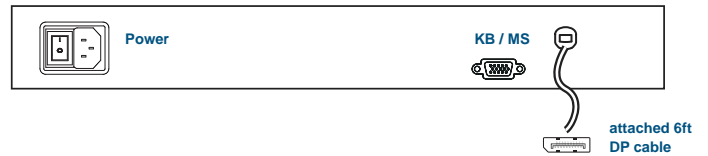

### Options

- HDMI 2.0 video input
- 3G / HD / SD-SDI Broadcast-grade input
- DC power : 12V / 24V / 48V / 125V
- MAC or SUN Micro keyboard options available
- Touchscreen : Projected Capacitive 10-pt / Resistive 1-pt

### Product Specifications

Console Port	
Video input attached 6ft DP cable	Display port 1.2
KB / MS bundled 6ft cable : EKC-2	Drawer end : DB-15 ( USB KB / MS ) Server end : USB type A

LCD Panel	
Panel size ( diagonal )	17.3"
Native resolution	3840 x 2160
Brightness ( cd/m <sup>2</sup> )	300
Contrast ratio ( typ )	1000 : 1
Colors	16.7 M, 8-bit
Viewing angle ( L/R/U/D )	89/89/89/89
Response time ( ms )	16
Dot pitch ( mm )	0.0995
Display area ( mm )	382.12H x 214.94V
Surface treatment	Anti-glare
Surface hardness	3H
Backlight type	LED
MTBF ( hrs )	20,000