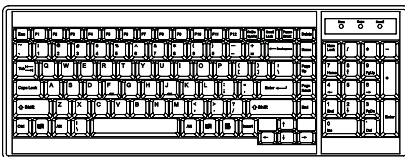

Matrix Cat6 KVM	IP	Remote	8-port	16-port	32-port
	1	1	-	RK - MUIP1613x	RK - MUIP3213x
	2	1	-	RK - MUIP1624x	RK - MUIP3224x
	0	1	-	RK - MU1602x	RK - MU3202x
	0	2	-	RK - MU1603x	RK - MU3203x
	0	3	-	RK - MU1604x	RK - MU3204x

Combo Cat6 KVM	IP	Remote	8-port	16-port	32-port
	1	0	RK - UIP802x	RK - UIP1602x	RK - UIP3202x
	0	1	RK - U802x	RK - U1602x	RK - U3202x
	0	0	RK - U801x	RK - U1601x	RK - U3201x

Cat6 KVM Dongle

DG - 100P
DP - USB dongle

DG - 100H
HDMI - USB dongle

DG - 100SD
DVI - USB dongle

DG - 100S
VGA - USB dongle

DG - 100
VGA - PS/2 dongle

Resolution : 16:9 - max. 1920 x 1080
Support : 4:3 - max. 1600 x 1200

** Resolution related to LCD specification

DVI-D KVM	IP	Remote	12-port
	0	0	RK - 1201Dx

DVI-D USB KVM Cable

Resolution : 16:10 - max. 1920 x 1200
Support : 16:9 - max. 1920 x 1080
4:3 - max. 1600 x 1200

** Resolution related to LCD specification

CI - 6 (6 ft)
CI - 15 (15 ft)

Matrix DB-15 KVM	IP	Remote	8-port	16-port
	1	1	RK - MIP813x	RK - MIP1613x
	2	1	RK - MIP824x	RK - MIP1624x
	0	1	RK - M802x	RK - M1602x
	0	2	RK - M803x	RK - M1603x
	0	3	RK - M804x	RK - M1604x

Combo DB-15 KVM	IP	Remote	8-port	16-port
	1	0	RK - IP802x	RK - IP1602x
	0	1	RK - 802x	RK - 1602x
	0	0	RK - S801x	RK - S1601x

DB-15 VGA USB KVM Cable

CB - 6 (6 ft)   **CB - 10 (10 ft)**   **CB - 15 (15 ft)**

Resolution : 16:10 - max. 1920 x 1200
Support : 16:9 - max. 1920 x 1080
4:3 - max. 1600 x 1200

** Resolution related to LCD specification

Standard Keyboard

Ge G keyboard integrated with touchpad

Gb G keyboard integrated with trackball

Supporting layouts

America United States

EMEA United Kingdom   Germany   France   Spain   Norway

Asia Italy   Russia   Switzerland   Netherlands   Portugal

Asia China   Japan   Korea   Arabia   Turkey

Keyboard Options

* US layout only

Me Mac keyboard with touchpad

Se S keyboard with touchpad

Mb Mac keyboard with trackball

Sb S keyboard with trackball