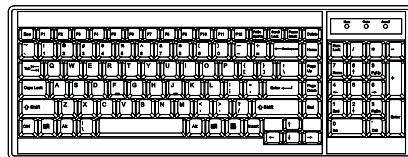

Matrix Cat6 KVM	IP	Remote	8-port	16-port	32-port
	1	1	-	RK - MUIP1613x	RK - MUIP3213x
	2	1	-	RK - MUIP1624x	RK - MUIP3224x
	0	1	-	RK - MU1602x	RK - MU3202x
	0	2	-	RK - MU1603x	RK - MU3203x
	0	3	-	RK - MU1604x	RK - MU3204x

Combo Cat6 KVM	IP	Remote	8-port	16-port	32-port
	1	0	RK - UIP802x	RK - UIP1602x	RK - UIP3202x
	0	1	RK - U802x	RK - U1602x	RK - U3202x
	0	0	RK - U801x	RK - U1601x	RK - U3201x

Cat6 KVM Dongle

DG - 100P
DP - USB dongle

DG - 100H
HDMI - USB dongle

DG - 100SD
DVI - USB dongle

DG - 100S
VGA - USB dongle

DG - 100
VGA - PS/2 dongle

Resolution : 16:9 - max. 1920 x 1080
Support : 4:3 - max. 1600 x 1200

** Resolution related to LCD specification

DVI-D KVM	IP	Remote	12-port
	0	0	RK - 1201Dx

DVI-D USB KVM Cable

Resolution : 16:10 - max. 1920 x 1200
Support : 16:9 - max. 1920 x 1080
4:3 - max. 1600 x 1200

** Resolution related to LCD specification

CI - 6 (6 ft)
CI - 15 (15 ft)

Matrix DB-15 KVM	IP	Remote	8-port	16-port
	1	1	RK - MIP813x	RK - MIP1613x
	2	1	RK - MIP824x	RK - MIP1624x
	0	1	RK - M802x	RK - M1602x
	0	2	RK - M803x	RK - M1603x
	0	3	RK - M804x	RK - M1604x

Combo DB-15 KVM	IP	Remote	8-port	16-port
	1	0	RK - IP802x	RK - IP1602x
	0	1	RK - 802x	RK - 1602x
	0	0	RK - S801x	RK - S1601x

DB-15 VGA USB KVM Cable

CB - 6 (6 ft)   **CB - 10 (10 ft)**   **CB - 15 (15 ft)**

Resolution : 16:10 - max. 1920 x 1200
Support : 16:9 - max. 1920 x 1080
4:3 - max. 1600 x 1200

** Resolution related to LCD specification

Standard Keyboard

Ge G keyboard integrated with touchpad

Gb G keyboard integrated with trackball

Supporting layouts

America United States

EMEA United Kingdom   Germany   France   Spain   Norway

Asia Italy   Russia   Switzerland   Netherlands   Portugal

Asia China   Japan   Korea   Arabia   Turkey

Keyboard Options

* US layout only

Me Mac keyboard with touchpad

Se S keyboard with touchpad

Mb Mac keyboard with trackball

Sb S keyboard with trackball