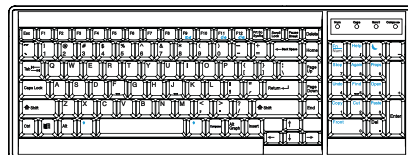

Sb S keyboard integrated with trackball