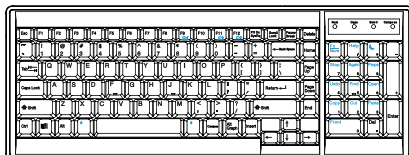

Matrix Cat6 KVM	IP	Remote	8-port	16-port	32-port
	1	1	-	NS11X - MUIP1613	NS11X - MUIP3213
2	1	-	NS11X - MUIP1624	NS11X - MUIP3224	
0	1	-	NS11X - MU1602	NS11X - MU3202	
0	2	-	NS11X - MU1603	NS11X - MU3203	
0	3	-	NS11X - MU1604	NS11X - MU3204	

Cat6 KVM	IP	Remote	8-port	16-port	32-port
	1	0	NS11X - UIP802	NS11X - UIP1602	NS11X - UIP3202
0	1	NS11X - U802	NS11X - U1602	NS11X - U3202	
0	0	NS11X - U801	NS11X - U1601	NS11X - U3201	

Cat6 KVM Dongle

DG - 100P
DP - USB dongle
DG - 100H
HDMI - USB dongle
DG - 100SD
DVI - USB dongle
DG - 100S
VGA - USB dongle
DG - 100
VGA - PS/2 dongle

Resolution 16:10 - max. 1920 x 1200
Support : 16:9 - max. 1920 x 1080
4:3 - max. 1600 x 1200
** Resolution related to LCD specification

DVI-D KVM	IP	Remote	12-port
	0	0	NS11X - 1201D

DVI-D USB KVM Cable

Resolution 16:10 - max. 1920 x 1200
Support : 16:9 - max. 1920 x 1080
4:3 - max. 1600 x 1200
** Resolution related to LCD specification

CI - 6 (6 ft)
CI - 15 (15 ft)

Matrix DB-15 KVM	IP	Remote	8-port	16-port
	1	1	NS11X - MIP813	NS11X - MIP1613
2	1	NS11X - MIP824	NS11X - MIP1624	
0	1	NS11X - M802	NS11X - M1602	
0	2	NS11X - M803	NS11X - M1603	
0	3	NS11X - M804	NS11X - M1604	

DB-15 VGA USB KVM Cable

CB - 6 (6 ft)   **CB - 10 (10 ft)**   **CB - 15 (15 ft)**

Resolution 16:10 - max. 1920 x 1200
Support : 16:9 - max. 1920 x 1080
4:3 - max. 1600 x 1200
** Resolution related to LCD specification

Combo DB-15 KVM	IP	Remote	8-port	16-port
	1	0	NS11X - IP802	NS11X - IP1602
0	1	NS11X - 802	NS11X - 1602	
0	0	NS11X - S801	NS11X - S1601	

Keyboard

Se S keyboard integrated with touchpad