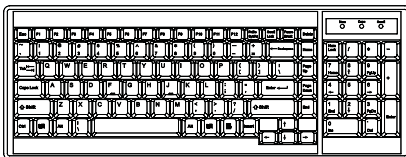

L120 models w/ KVM

Matrix Cat6 KVM	IP	Remote	8-port	16-port	32-port
	1	1	-	L120 - MUIP1613	L120 - MUIP3213
	2	1	-	L120 - MUIP1624	L120 - MUIP3224
	0	1	-	L120 - MU1602	L120 - MU3202
	0	2	-	L120 - MU1603	L120 - MU3203
	0	3	-	L120 - MU1604	L120 - MU3204

Cat6 KVM	IP	Remote	8-port	16-port	32-port
	1	0	L120 - UIP802	L120 - UIP1602	L120 - UIP3202
	0	1	L120 - U802	L120 - U1602	L120 - U3202
	0	0	L120 - U801	L120 - U1601	L120 - U3201

DVI-D KVM	IP	Remote	12-port
	0	0	L120 - 1201D

Matrix DB-15 KVM	IP	Remote	8-port	16-port
	1	1	L120 - MIP813	L120 - MIP1613
	2	1	L120 - MIP824	L120 - MIP1624
	0	1	L120 - M802	L120 - M1602
	0	2	L120 - M803	L120 - M1603
	0	3	L120 - M804	L120 - M1604

Combo DB-15 KVM	IP	Remote	8-port	16-port
	1	0	L120 - IP802	L120 - IP1602
	0	1	L120 - 802	L120 - 1602
	0	0	L120 - S801	L120 - S1601

Cat6 KVM Dongle

DG - 100P
DP - USB dongle
DG - 100H
HDMI - USB dongle
DG - 100SD
DVI - USB dongle
DG - 100S
VGA - USB dongle
DG - 100
VGA - PS/2 dongle

Resolution 16:10 - max. 1920 x 1200
Support : 16:9 - max. 1920 x 1080
4:3 - max. 1600 x 1200
** Resolution related to LCD specification

DVI-D USB KVM Cable

Resolution 16:10 - max. 1920 x 1200
Support : 16:9 - max. 1920 x 1080
4:3 - max. 1600 x 1200
** Resolution related to LCD specification

CI - 6 (6 ft)
CI - 15 (15 ft)

DB-15 VGA USB KVM Cable

CB - 6 (6 ft)   **CB - 10 (10 ft)**   **CB - 15 (15 ft)**

Resolution 16:10 - max. 1920 x 1200
Support : 16:9 - max. 1920 x 1080
4:3 - max. 1600 x 1200
** Resolution related to LCD specification

Standard Keyboard

Ge G keyboard integrated with touchpad

Supporting layouts

America United States

EMEA United Kingdom   Germany   France   Spain   Norway

Asia Italy   Russia   Switzerland   Netherlands   Portugal

Asia China   Japan   Korea   Arabia   Turkey

Keyboard Options

* US layout only

Me Mac keyboard with touchpad

Se S keyboard with touchpad