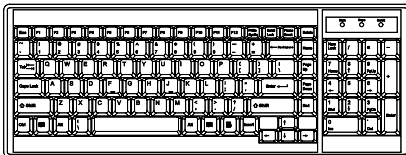

DX117 models w/ KVM

** **IP** console upgrade option for resolution support 1920 x 1080

Cat6 KVM	IP	Remote	8-port	16-port	32-port
	1	0	DX117 - UIP802	DX117 - UIP1602	DX117 - UIP3202
	0	1	DX117 - U802	DX117 - U1602	DX117 - U3202
	0	0	DX117 - U801	DX117 - U1601	DX117 - U3201

Cat6 KVM Dongle

DG - 100P
DP - USB dongle
DG - 100H
HDMI - USB dongle
DG - 100SD
DVI - USB dongle
DG - 100S
VGA - USB dongle
DG - 100
VGA - PS/2 dongle

Resolution : 16:10 - max. 1920 x 1200
Support : 16:9 - max. 1920 x 1080
4:3 - max. 1600 x 1200
** Resolution related to LCD specification

DVI-D KVM	IP	Remote	12-port
	0	0	DX117 - 1201D

DVI-D USB KVM Cable

Resolution : 16:10 - max. 1920 x 1200
Support : 16:9 - max. 1920 x 1080
4:3 - max. 1600 x 1200
** Resolution related to LCD specification

CI - 6 (6 ft)
CI - 15 (15 ft)

Matrix DB-15 KVM	IP	Remote	8-port	16-port
	1	1	DX117 - MIP813	DX117 - MIP1613
	2	1	DX117 - MIP824	DX117 - MIP1624
	0	1	DX117 - M802	DX117 - M1602
	0	2	DX117 - M803	DX117 - M1603
	0	3	DX117 - M804	DX117 - M1604

DB-15 VGA USB KVM Cable

CB - 6 (6 ft)   **CB - 10 (10 ft)**   **CB - 15 (15 ft)**

Resolution : 16:10 - max. 1920 x 1200
Support : 16:9 - max. 1920 x 1080
4:3 - max. 1600 x 1200
** Resolution related to LCD specification

Combo DB-15 KVM	IP	Remote	8-port	16-port
	1	0	DX117 - IP802	DX117 - IP1602
	0	1	DX117 - 802	DX117 - 1602
	0	0	DX117 - S801	DX117 - S1601

Standard Keyboard

Ge G keyboard integrated with touchpad

Supporting layouts

America United States

EMEA

United Kingdom	Germany	France	Spain	Norway
Italy	Russia	Switzerland	Netherlands	Portugal

Asia

China	Japan	Korea	Arabia	Turkey

Keyboard Options

* US layout only

Me Mac keyboard with touchpad

Se S keyboard with touchpad