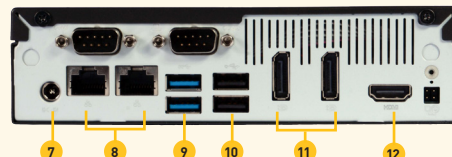

## FLEXIBLE AND EASY TO DEPLOY

- Flexible dual LAN or WAN access
- Use corporate and/or separate LAN
- Connects with inexpensive Cat5 cabling
- Access hundreds of servers and devices
- PC/Laptop access also available
- Desktop, rack & VESA mountable

Front View

1. Microphone Input
2. Audio Output
3. Power LED
4. Hard Disk LED
5. Power Button
6. USB 2.0 Ports

Rear View

7. DC Power Input
8. Dual Gigabit LAN
9. USB 3.0 Ports
10. USB 2.0 Ports
11. DisplayPort (DP) Video
12. HDMI Video

Specifications	
Hardware	Intel Celeron CPU, 4GB RAM, 64GB Solid State Disk
Video	Single or Dual Display, One HDMI, Two DisplayPort
Network	Dual Gigabit Ethernet Ports, IPv4, IPv6, DHCP or static address
Power	Input: 100–240V AC, Output: 19V 4.47A DC, 65W Max
USB	6 USB 2.0, 2 USB 3.0 for keyboard, mouse, audio & virtual media
Audio	Microphone In, Speakers Out
Certifications	FCC/CE/VCCI/cUL/CB
Dimension	190(L) x 165(W) x 43(H) mm
Weight	1.4 Kg, 2.3 Kg shipping weight.
Rack Mount	Desktop, VESA & Optional 1U bracket
Temperatures, Humidity	0–40 degrees Celsius, Non-condensing 10–90% humidity.
Vibration, Altitude	1–200Hz, 1.146 Grms random vibration. Max altitude 2,000 meters.