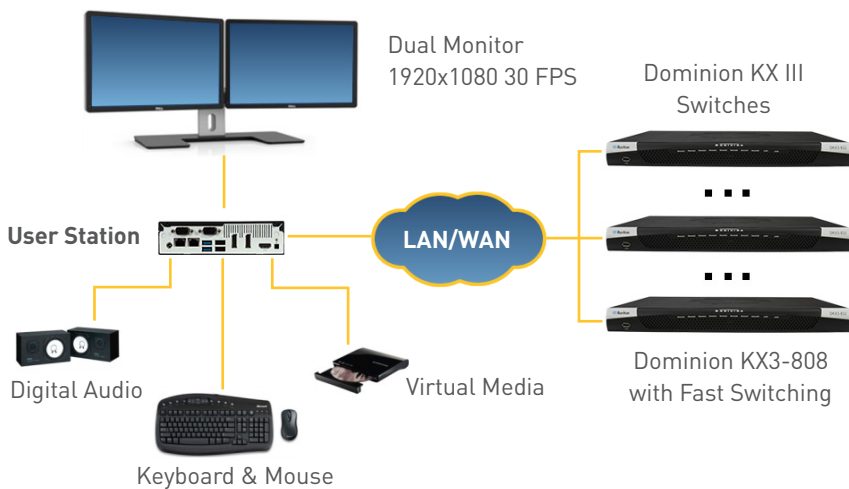

HOW DOES IT WORK?

EASY TO DEPLOY

1. Attach single or dual monitors
2. Attach keyboard and mouse
3. Optionally attach speakers and virtual media
4. Connect to corporate or separate LAN
5. Configure to add users and KX III's
6. Access and control servers connected to the KX III switches

Visit www.raritan.com/kxiii
or Call 1.800.724.8090 for more information.

©2016 Raritan Inc. All rights reserved. Raritan® is a registered trademarks of Raritan Inc. or its wholly-owned subsidiaries. All others are registered trademarks or trademarks of their respective owners. Raritan began developing KVM switches for IT professionals to manage servers remotely in 1985. Today, as a brand of Legrand, we are a leading provider of intelligent rack PDUs. Our solutions increase the reliability and intelligence of data centers in 9 of the top 10 Fortune 500 technology companies. Learn more at Raritan.com V1216R2

Raritan
A brand of **legrand**