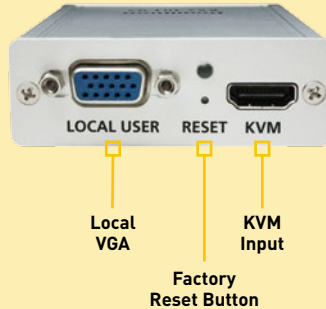

ANATOMY OF THE DOMINION® KX II-101 V2

MOST SECURE DEVICE IN ITS CLASS

- Up to 256-bit AES encryption
- FIPS 140-2 encryption module for government and military customers
- Secure encryption of keyboard, mouse and video signals, as well as virtual media
- Supports strong password settings and password retry lockout
- Supports RADIUS, secure LDAP and Active Directory® – authenticating users from existing accounts
- Uses access control lists to grant, restrict or deny access
- Multiple security features including: custom SSL certificates, login banner, and configurable port numbers

COMMANDCENTER-CERTIFIED

- Makes use of CommandCenter Secure Gateway's powerful management features, including centralized role-based policy administration, logging of system activity and user changes, as well as centralized firmware upgrade
- Scales to a large number of units across numerous sites, all accessed through a single sign-on to a single IP address
- Integrates into a single, logical "command and control" network with Raritan's entire Dominion series of KVM-over-IP switches and serial console server

COST-EFFECTIVE

- Provides remote access and BIOS-level control where deployment of a multiport KVM switch is not economical
- Zero-U form factor saves rack space
- Minimizes expensive and inconvenient travel
- Comes complete with AC/DC adapter, KVM cable and mounting hardware
- Allows IT staff to leverage system expertise across multiple sites

ENHANCED WITH HIGHEST QUALITY KVM-OVER-IP EXPERIENCE

- Adaptive video settings for lower bandwidth situations
- Sets a new record for Raritan's award-winning video quality, with support for 32,000 colors
- Supports up to 1920x1080 remote video resolution

VIRTUAL KVM DESKTOP

- Full-screen video, without window borders or toolbars
- Transparent keyboard handling sends virtually all keystrokes to the target server for a more seamless user experience
- Advanced video resolution detection for fast video response and accuracy
- Flexible video scaling, lets users adjust window size from thumbnail to full-screen view
- Apple iPhone/iPad mobile access (CC-SG required)