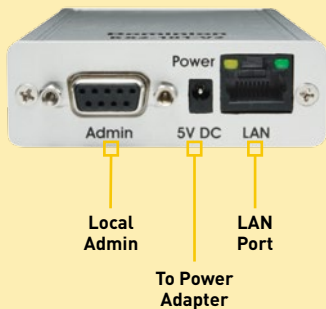

ANATOMY OF THE DOMINION® KX II-101 V2

MOST SECURE DEVICE IN ITS CLASS

- Up to 256-bit AES encryption
- FIPS 140-2 encryption module for government and military customers
- Secure encryption of keyboard, mouse and video signals, as well as virtual media
- Supports strong password settings and password retry lockout
- Supports RADIUS, secure LDAP and Active Directory® – authenticating users from existing accounts
- Uses access control lists to grant, restrict or deny access
- Multiple security features including: custom SSL certificates, login banner, and configurable port numbers

COMMANDCENTER-CERTIFIED

- Makes use of CommandCenter Secure Gateway's powerful management features, including centralized role-based policy administration, logging of system activity and user changes, as well as centralized firmware upgrade
- Scales to a large number of units across numerous sites, all accessed through a single sign-on to a single IP address
- Integrates into a single, logical "command and control" network with Raritan's entire Dominion series of KVM-over-IP switches and serial console server

COST-EFFECTIVE

- Provides remote access and BIOS-level control where deployment of a multiport KVM switch is not economical
- Zero-U form factor saves rack space
- Minimizes expensive and inconvenient travel
- Comes complete with AC/DC adapter, KVM cable and mounting hardware
- Allows IT staff to leverage system expertise across multiple sites

ENHANCED WITH HIGHEST QUALITY KVM-OVER-IP EXPERIENCE

- Adaptive video settings for lower bandwidth situations
- Sets a new record for Raritan's award-winning video quality, with support for 32,000 colors
- Supports up to 1920x1080 remote video resolution

VIRTUAL KVM DESKTOP

- Full-screen video, without window borders or toolbars
- Transparent keyboard handling sends virtually all keystrokes to the target server for a more seamless user experience
- Advanced video resolution detection for fast video response and accuracy
- Flexible video scaling, lets users adjust window size from thumbnail to full-screen view
- Apple iPhone/iPad mobile access (CC-SG required)