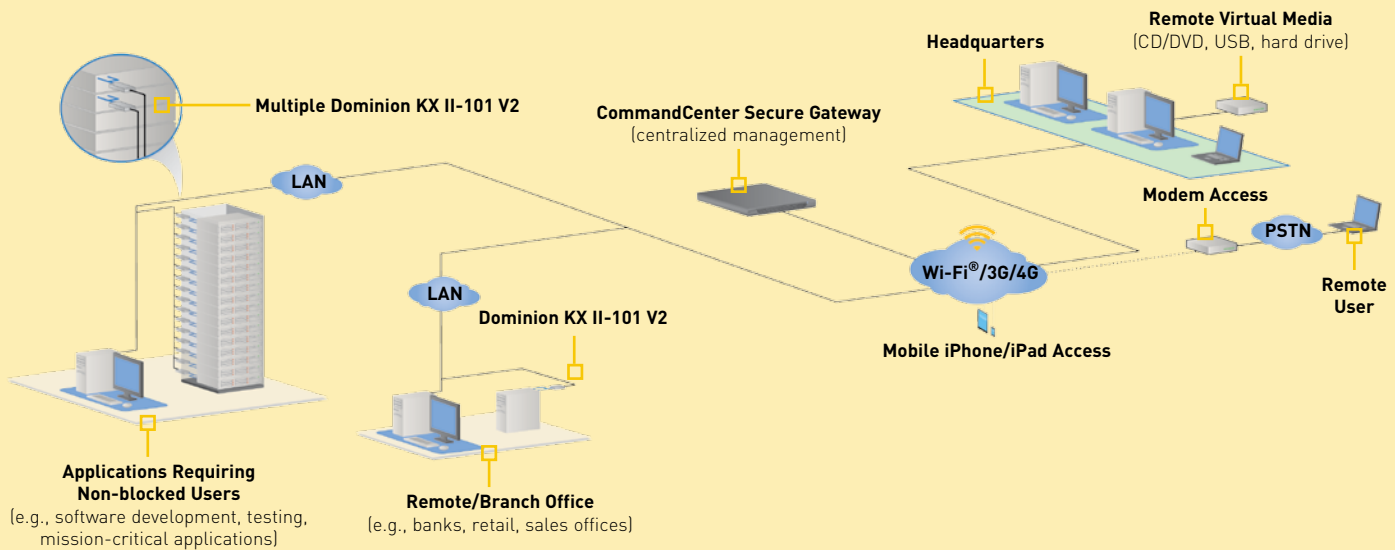

NEXT-GENERATION FEATURES WITH LIMITLESS NON-BLOCKED ACCESS

VERSATILE APPLICATIONS

The Dominion KX II-101 V2's unique form factor and non-blocked access make it an ideal remote management platform for:

- Small business, home or branch offices
- Small numbers of servers in remote mission-critical environments, such as energy, utilities, government and military
- Environments that require multaneous, non-blocking connections between large numbers of users and target devices, such as software development labs
- Environments where un-blocked access to mission-critical servers is required
- Environments where target devices are often moved around into different configurations, such as test labs and demo rooms
- Highly mobile applications such as remote broadcast trucks and police/ fire /EMS mobile command centers
- Temporary installations such as conventions, trade shows, client/customer sites and construction trailers
- Non-IT devices such as retail/point-of-sale displays, signage and kiosks, as well as medical and military equipment

EASY TO USE

- Absolute Mouse Synchronization reduces installation time and sets a new standard for mouse synchronization
- Virtual KVM Desktop creates a user experience virtually indistinguishable from a local server connection
- PC share mode lets up to eight users remotely access the same server for collaborative troubleshooting
- Plug-and-play appliance is easily installed; up and running in minutes
- Chinese and Japanese language support
- Firmware upgradeable over IP network connection

MULTIPLATFORM COMPATIBLE

- Supports Windows®, Mac®, Linux® and Solaris™ platforms
- Works with Raritan's Multiplatform Client (MPC)
- Dual stack IPv6 and IPv4

FLEXIBLE

- Small form factor fits in many environments
- Serial admin console port allows local configuration
- Optional modem access
- Remote power management capabilities when integrated with Dominion PX® Intelligent Power Distribution Units (iPDUs)
- Keyboard and mouse connections can be hot-plugged on most operating systems
- Direct port access can be established for quick access to target server
- Factory default settings can be reapplied via the factory reset button
- The KX II -101 V2 can be swapped while the target server is still on, minimizing server downtime
- USB or PS/2 connectivity from same unit
- Mounts horizontally or vertically on side of rack (brackets included)