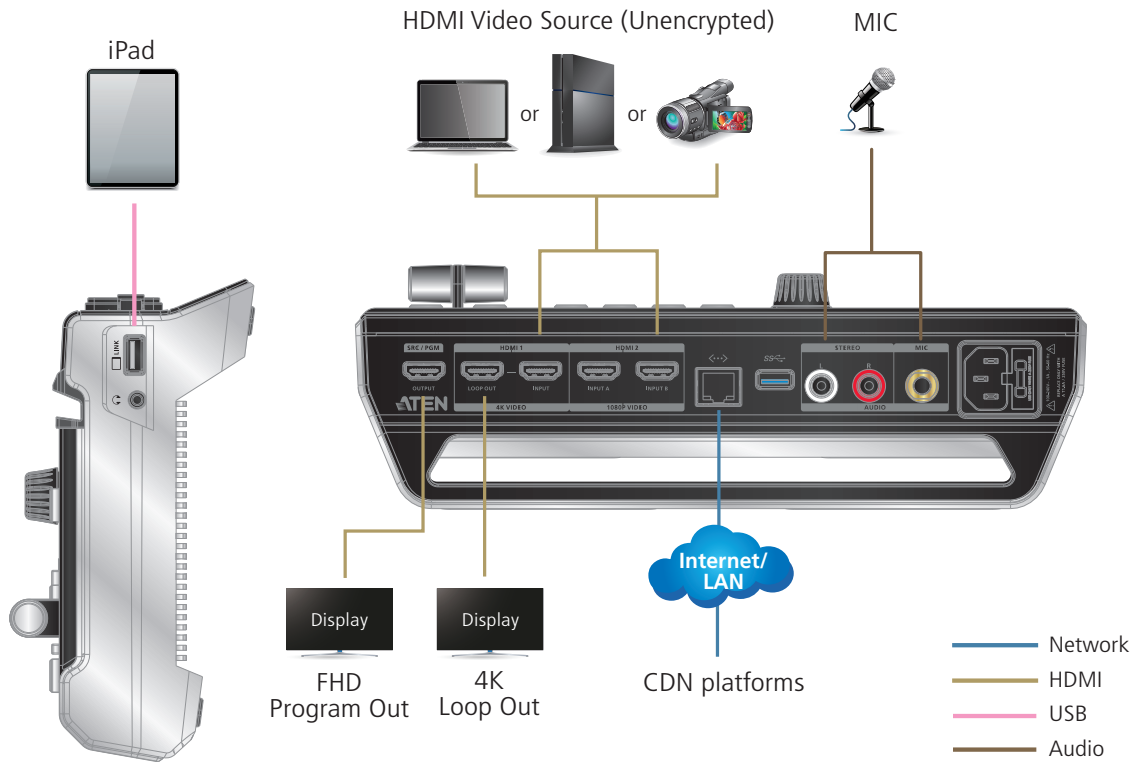

StreamLIVE™ HD

UC9020

- The StreamLIVE™ HD is a portable, all-in-one, multi-channel audio/video mixer device that integrates a 1080p video capture, video recorder, video switch, stream broadcaster, video converter, 4K video splitter, and audio mixer into one compact box to eliminate the hassle of working with different AV equipment. The StreamLIVE™ HD makes HDMI video sources broadcast for higher quality live stream to CDN platforms such as YouTube Live, Facebook, and Twitch.

Front view

Rear view

Features

- All-in-one design to simplify streaming workflow—Integrates 1080p video capture, video recorder, video switch, streaming encoder, video converter, video splitter, and audio mixer
- Professional-quality live streaming to global audiences by any CDN platform, with a low entry threshold, even entry-level users can quickly get started
- 1080P Recording – features a media recording that can be used to record a program and save recordings directly to a connected external hard drive or flash drive via USB
- Intuitive app for preview and program monitoring, change video layout in Full Screen/PBP/PIP settings, adding image and subtitles overlays, and smooth scenes transitions for a professional finish
- Storyboard-like management – preset up to 8 scenes for later while streaming and during performances to reduce the need to interact with hardware
- Compact mixer control panel – Switching & mix between multiple video & audio sources with the help of easily identifiable luminous keys
- Fanless and optimized thermal air flow system for quiet operation
- Multitask designed handle-stand to enhance portability and ergonomic comfort angle