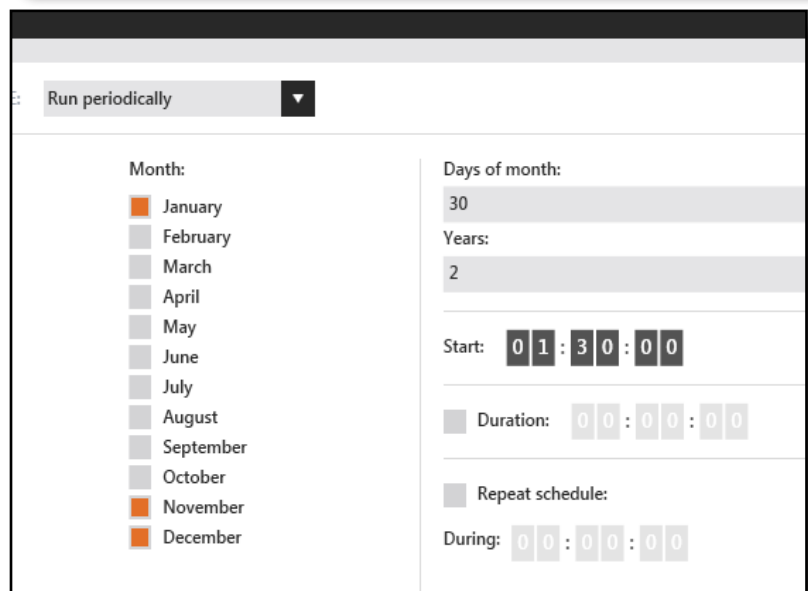

Playlist Manager

- Edit prices, text, images, video, and more!
- Schedule your menu boards to appear when and how you need them most!
- Set specific schedules for different types of menus, such as lunch and dinner.
- Set up looping, dynamic menu displays that showcase everything your business has to offer!
- Make on-the-fly changes to menu boards, and distribute them remotely via the internet!