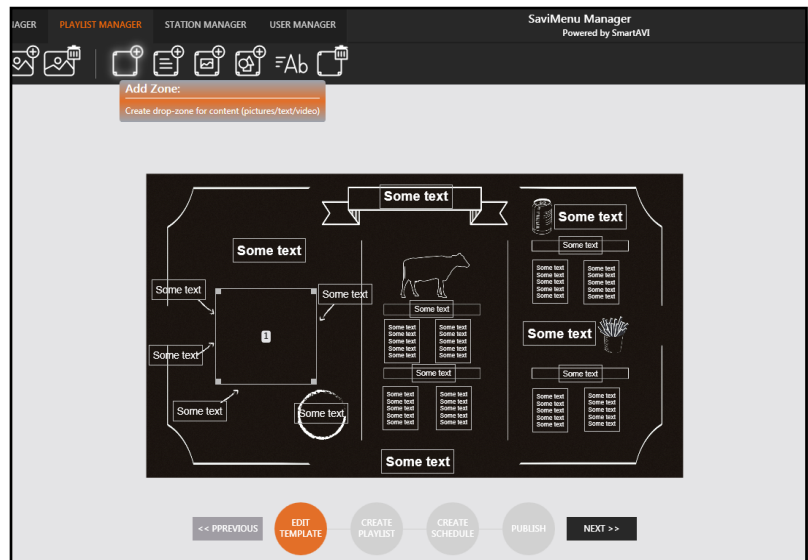

RESTAURANTS

Immediately draw attention to your best offerings with HD digital menu boards. Add video and pictures to spice things up!

CAFES

Perk up your patrons with engaging menu boards that highlight specials and signature offerings in stunning HD quality!

FOOD TRUCKS

DigiMenu-Pro 2 is an excellent fit in compact, mobile environments. Even better, SaviMenu Manager makes it easy to send out new menus to trucks in-transit via the internet!

Create Your Own Ideal Digital Menus with SaviMenu Manager Software

Template Manager

- Choose from a variety of pre-loaded templates, or create your very own!
- Choose a still image background.
- Add enticing content like images and video for your hungry customers!
- Add custom pricing that can be changed at any time!
- Add content drop-zones for advertising space and visual flair!

Playlist Manager

- Edit prices, text, images, video, and more!
- Schedule your menu boards to appear when and how you need them most!
- Set specific schedules for different types of menus, such as lunch and dinner.
- Set up looping, dynamic menu displays that showcase everything your business has to offer!
- Make on-the-fly changes to menu boards, and distribute them remotely via the internet!