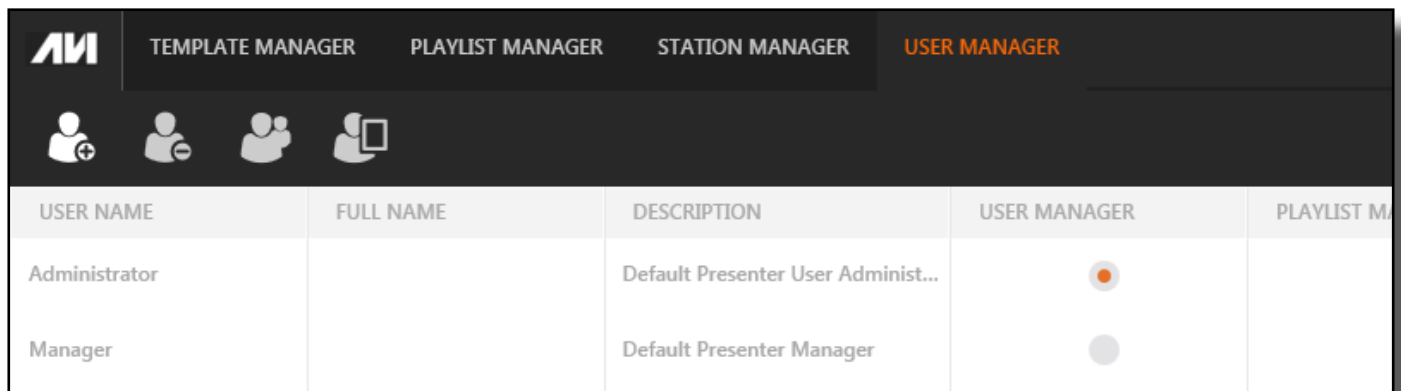

Playlist Manager

- Edit prices, text, images, video, and more!
- Schedule your menu boards to appear when and how you need them most!
- Set specific schedules for different types of menus, such as lunch and dinner.
- Set up looping, dynamic menu displays that showcase everything your business has to offer!
- Make on-the-fly changes to menu boards, and distribute them remotely via the internet!

Optimize Your Ideal Digital Signage Environment

Station Manager

- Take control of DigiMenu-Pro 2 and other SmartAVI signage units remotely.
- Activate, supervise, and reset your players with the press of a button.
- Fix technical issues remotely!
- Adjust hardware settings for the best digital displays possible!

User Manager

- Set individual user rights for specific signage creators.
- Set administrative control for some users, and limit control for others.
- Add or delete signage users with the click of a button.
- Checklist layout for easy management of each user's functions.