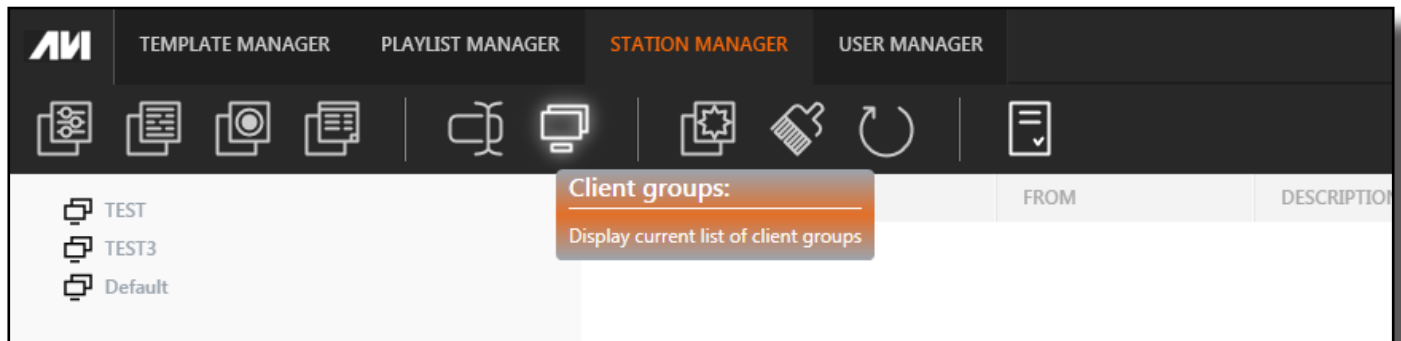

Optimize Your Ideal Digital Signage Environment

Station Manager

- Take control of DigiMenu-Pro 2 and other SmartAVI signage units remotely.
- Activate, supervise, and reset your players with the press of a button.
- Fix technical issues remotely!
- Adjust hardware settings for the best digital displays possible!