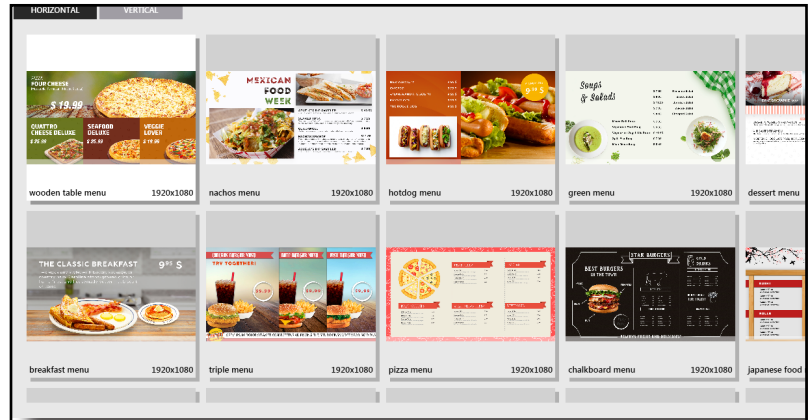

FAST FOOD

Create bold menus perfect for catching the attention of customers who need to eat on a tight schedule!

BARS & NIGHTCLUBS

Showcase happy hour and limited-time specials with vibrant menus perfect for engaging with a thirsty crowd!

FOOD TRUCKS

DigiMenu-Pro 2 is an excellent fit in compact, mobile environments. Even better, SaviMenu Manager makes it easy to send out new menus to trucks in-transit via the internet!

Create Your Own Ideal Digital Menus with SaviMenu Manager Software

Template Manager

- Choose from a variety of pre-loaded templates, or create your very own!
- Choose a still image background.
- Add enticing content like images and video for your hungry customers!
- Add custom pricing that can be changed at any time!
- Add content drop-zones for advertising space and visual flair!

Playlist Manager

- Edit prices, text, images, video, and more!
- Schedule your menu boards to appear when and how you need them most!
- Set specific schedules for different types of menus, such as lunch and dinner.
- Set up looping, dynamic menu displays that showcase everything your business has to offer!
- Make on-the-fly changes to menu boards, and distribute them remotely via the internet!