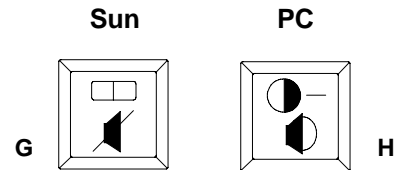

Trader Switch Installation and Operations

Introduction

Raritan's TraderSwitch allows users to operate a Sun Workstation and a PS/2 PC from a single Sun keyboard and mouse. It is designed to be highly reliable and ergonomically integrated into a modern office environment.

Installation

1. Connect monitors to the Sun Workstation and the PC.
2. Connect a Sun keyboard and mouse cable to the TraderSwitch keyboard port (A).
3. Connect the Sun keyboard and mouse cable (CTSS20) from TraderSwitch Sun Channel (B) to the Sun Workstation keyboard port.
4. Connect the PC keyboard and mouse cable (CTSP20U) from TraderSwitch PC Channel (C) to the PC keyboard and mouse ports.
5. Power ON first the Sun Workstation, and then the PC.
6. If necessary, connect the optional DC power supply to the TraderSwitch (D).

Operation

1. Use TraderSwitch front panel buttons to switch between the Sun Workstation and the PC.
  - Push Sun button for Sun Workstation (E)
  - Push PC button for PC (F)
2. Or, use the designated keys as shown on the Sun keyboard to switch between the Sun Workstation (G) and the PC (H).
3. Optionally, you can activate the beeping sound when switching channels.
  - Press either the Sun or the PC button on the TraderSwitch front panel, and hold for at least four seconds.
  - If you hear two beeps, the beeping sound is ON.
  - If you hear one beep, the beeping sound is OFF.

Specifications

TS2	
Dimensions	10.55" (W) x 7.87" (D) x 1.75" (H) 1.62 kg (3.6 lbs)
Power	Powered by connected computers
Operating Temp.	0–50°C (32–122°F)
Cables	
CTSS20	6.5' cable for Sun KB and mouse
CTSP20U	6.5' cable for PC KB and mouse
Optional DC Adapter	6V/500mA Adapter (DC6500U)
One Year Warranty	

Raritan Computer, Inc.
400 Cottontail Lane
Somerset, NJ 08873
U.S.A.
Tel. 1-732-764-8886
Fax 1-732-764-8887
E-mail: sales@raritan.com
http://www.raritan.com

Raritan Computer Europe, B.V.
Mient 16c,
2903 LC Capelle A/D IJssel
The Netherlands
Tel. 31-10-284-4040
Fax 31-10-284-4049
E-mail: sales.europe@raritan.com
http://www.raritan.com

Raritan Computer Japan, Inc.
Kuga Building 7F, 11-6
Kuramae 4-chome Taitoo-Ku
Tokyo 111-0051, Japan
Tel. 81-3-5833-6360
Fax 81-3-5833-6336
Email: sales.japan@raritan.com
http://www.raritan.com

Raritan Computer Taiwan, Inc.
5F,121,Lane 235,Pao-Chiao Rd,
Hsin-Tien City,Taipei Hsien
Taiwan,ROC
Tel. 886-2-8919-1333
Fax 886-2-8919-1338
E-mail:sales.asia@raritan.com
http://www.raritan.com