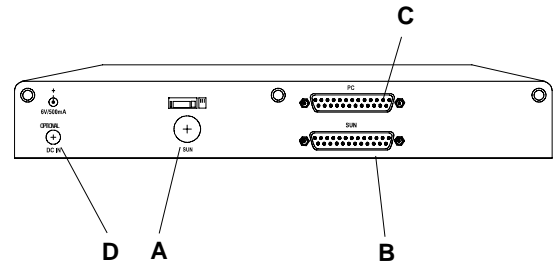

## Installation

1. Connect monitors to the Sun Workstation and the PC.
2. Connect a Sun keyboard and mouse cable to the TraderSwitch keyboard port (A).
3. Connect the Sun keyboard and mouse cable (CTSS20) from TraderSwitch Sun Channel (B) to the Sun Workstation keyboard port.
4. Connect the PC keyboard and mouse cable (CTSP20U) from TraderSwitch PC Channel (C) to the PC keyboard and mouse ports.
5. Power ON first the Sun Workstation, and then the PC.
6. If necessary, connect the optional DC power supply to the TraderSwitch (D).

## Specifications

<b>TS2</b>	
<b>Dimensions</b>	10.55" (W) x 7.87" (D) x 1.75" (H) 1.62 kg (3.6 lbs)
<b>Power</b>	Powered by connected computers
<b>Operating Temp.</b>	0–50°C (32–122°F)
<b>Cables</b>	
<b>CTSS20</b>	6.5' cable for Sun KB and mouse
<b>CTSP20U</b>	6.5' cable for PC KB and mouse
<b>Optional DC Adapter</b>	6V/500mA Adapter (DC6500U)
<b>One Year Warranty</b>	