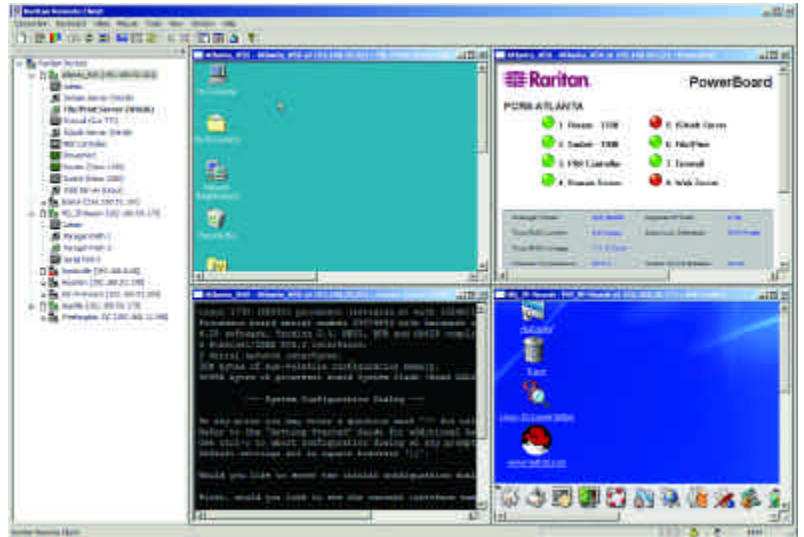

Secure console level management and cold start power.

ROI

Dominion KSX pays for itself quickly by:

- Reducing costly administration of on-call labor and outsourced service providers
- Slashing expensive down time by providing network-independent access in emergencies
- Eliminating expensive and inconvenient travel to remote locations
- Leveraging the centralized expertise of IT managers, regardless of their locations
- Replacing multiple software solutions with one single hardware solution - increasing efficiency and saving valuable IT staff time

Features

- Built-in modem
- Dedicated power control port
- 'Plug and Play' - no software required
- Local port for rack access
- 1U Rack mountable
- Multi-platform PS/2, Sun and USB servers
- 64k buffering per port
- SSL 128-bit encryption
- KVM console ports - choose from 4 or 8
- Serial Ports - choose from 4 or 8

One Consolidated View

A single sign-on and single interface provides one consolidated view of all servers and IT devices at each remote office:

- **No additional software is required**
- **Simple point and click management**
- **Single, fail-safe solution**

When you're ready to take control, do it with Raritan's Dominion KSX.

Call 1-800-724-8090, or visit www.raritan.com/ksx

Raritan Computer, Inc., founded in 1985, is the leading provider of KVM (keyboard/video/mouse) and remote management solutions for access and control of servers and other network devices. With 18 consecutive years of profitable growth and technical innovation, Raritan makes products that are used to control millions of servers at more than 50,000 network data centers, computer test labs, and multi-workstation environments around the world. From the small business to the enterprise, Raritan's complete line of compatible and scalable KVM and remote connectivity products offers IT professionals the most reliable, flexible, and secure out-of-band solutions to manage data center equipment, while improving operational productivity.