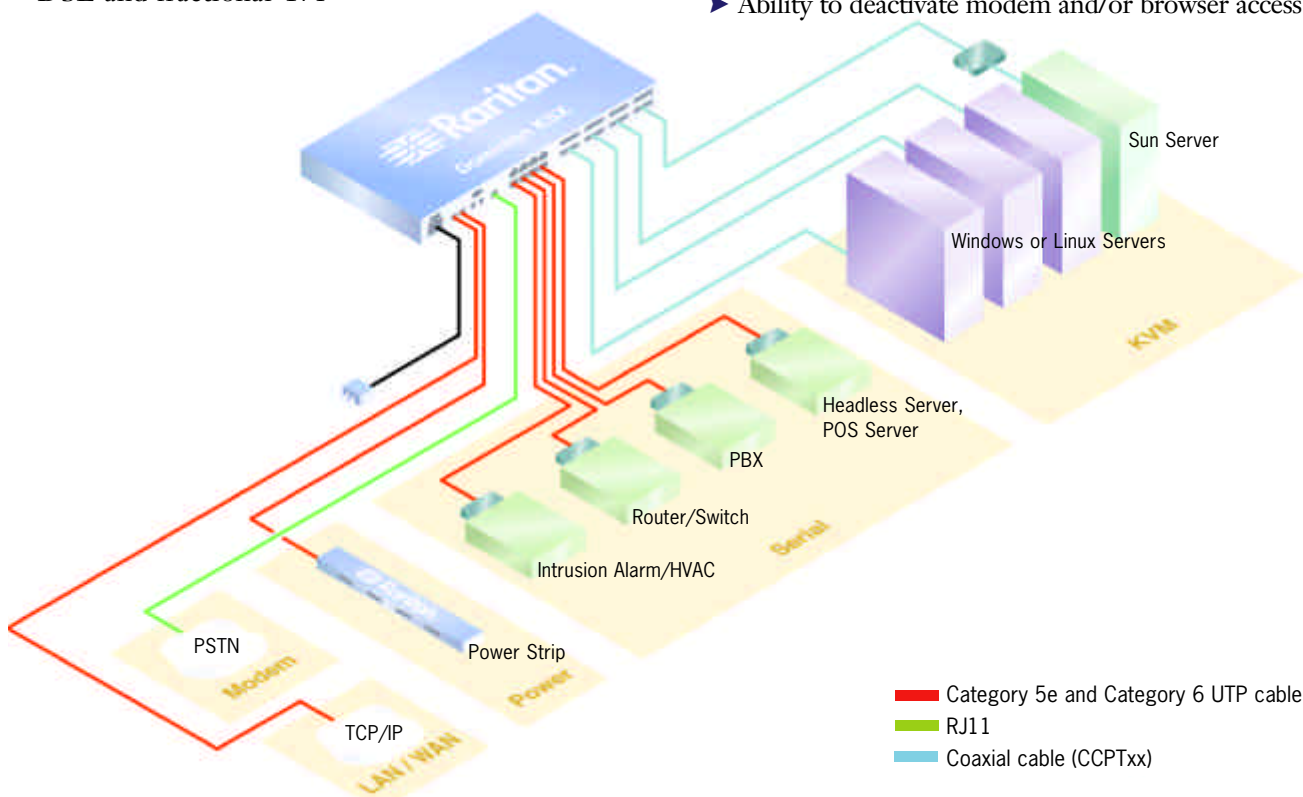

## Simplicity

Smart engineering translates into ease of use with:

- ▶ A single consolidated view of all servers and other IT devices from one screen - via a web browser; no additional software is required
- ▶ A single sign-on and single interface providing easy access to servers and other network devices
- ▶ A built-in modem for essential emergency access in the event of a network outage
- ▶ Point and click or command-line control of devices
- ▶ Secure, centralized monitoring and notification
- ▶ Easy 'Plug and Play' installation and operation
- ▶ Convenient flash upgrades

## Performance

Dominion KSX includes the features you need for superior performance:

- ▶ High performance over low bandwidth connections including modem, wireless, cable, DSL and fractional T/1

- ▶ A video compression algorithm and powerful frame-grabber technology to ensure the fastest possible transmission of high quality video
- ▶ Tight mouse synchronization that reduces latency, the tedious wait for key strokes and mouse movements to catch up with your commands
- ▶ Built-in serial port buffering to provide views of recent console history, assisting in debugging and, ultimately, reducing downtime

## Security

Dominion KSX provides bulletproof security via:

- ▶ SSL 128-bit RSA public key, 128-bit private key encryption
- ▶ User authentication with RADIUS support
- ▶ Use of only one additional network port to preserve strict firewall settings
- ▶ Customizable user profiles
- ▶ User event logging
- ▶ Ability to deactivate modem and/or browser access

# Secure console level management and cold start power.