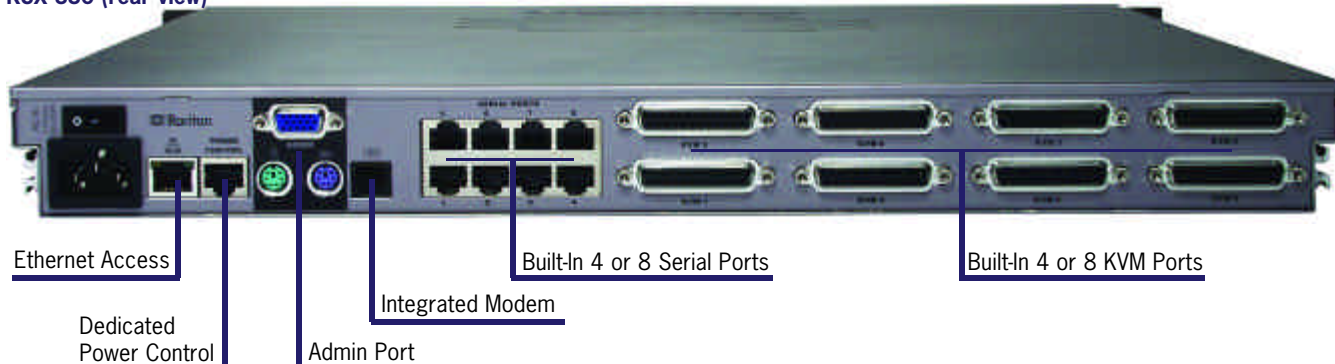

KSX 880 (rear view)