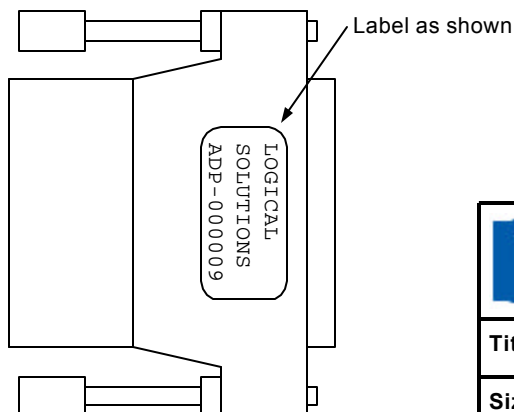

* change from ADP-000005

		www.thinklogical.com phone: 203-783-9929 fax: 203-783-9949
Title: DB25M to RJ45F Adapter for DTE Device		
Size: A	Part Number: ADP-000009	Rev: A
Drawing Number:		Sheet 1 of 1