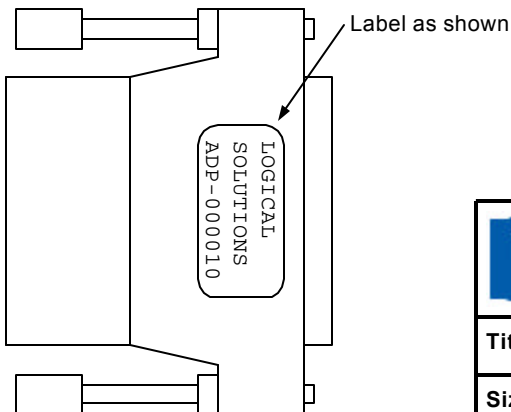

* change from ADP-000006

		www.thinklogical.com phone: 203-783-9929 fax: 203-783-9949
Title: DB25F to RJ45F Adapter for DTE Device		
Size: A	Part Number: ADP-000010	Rev: A
Drawing Number:		Sheet 1 of 1